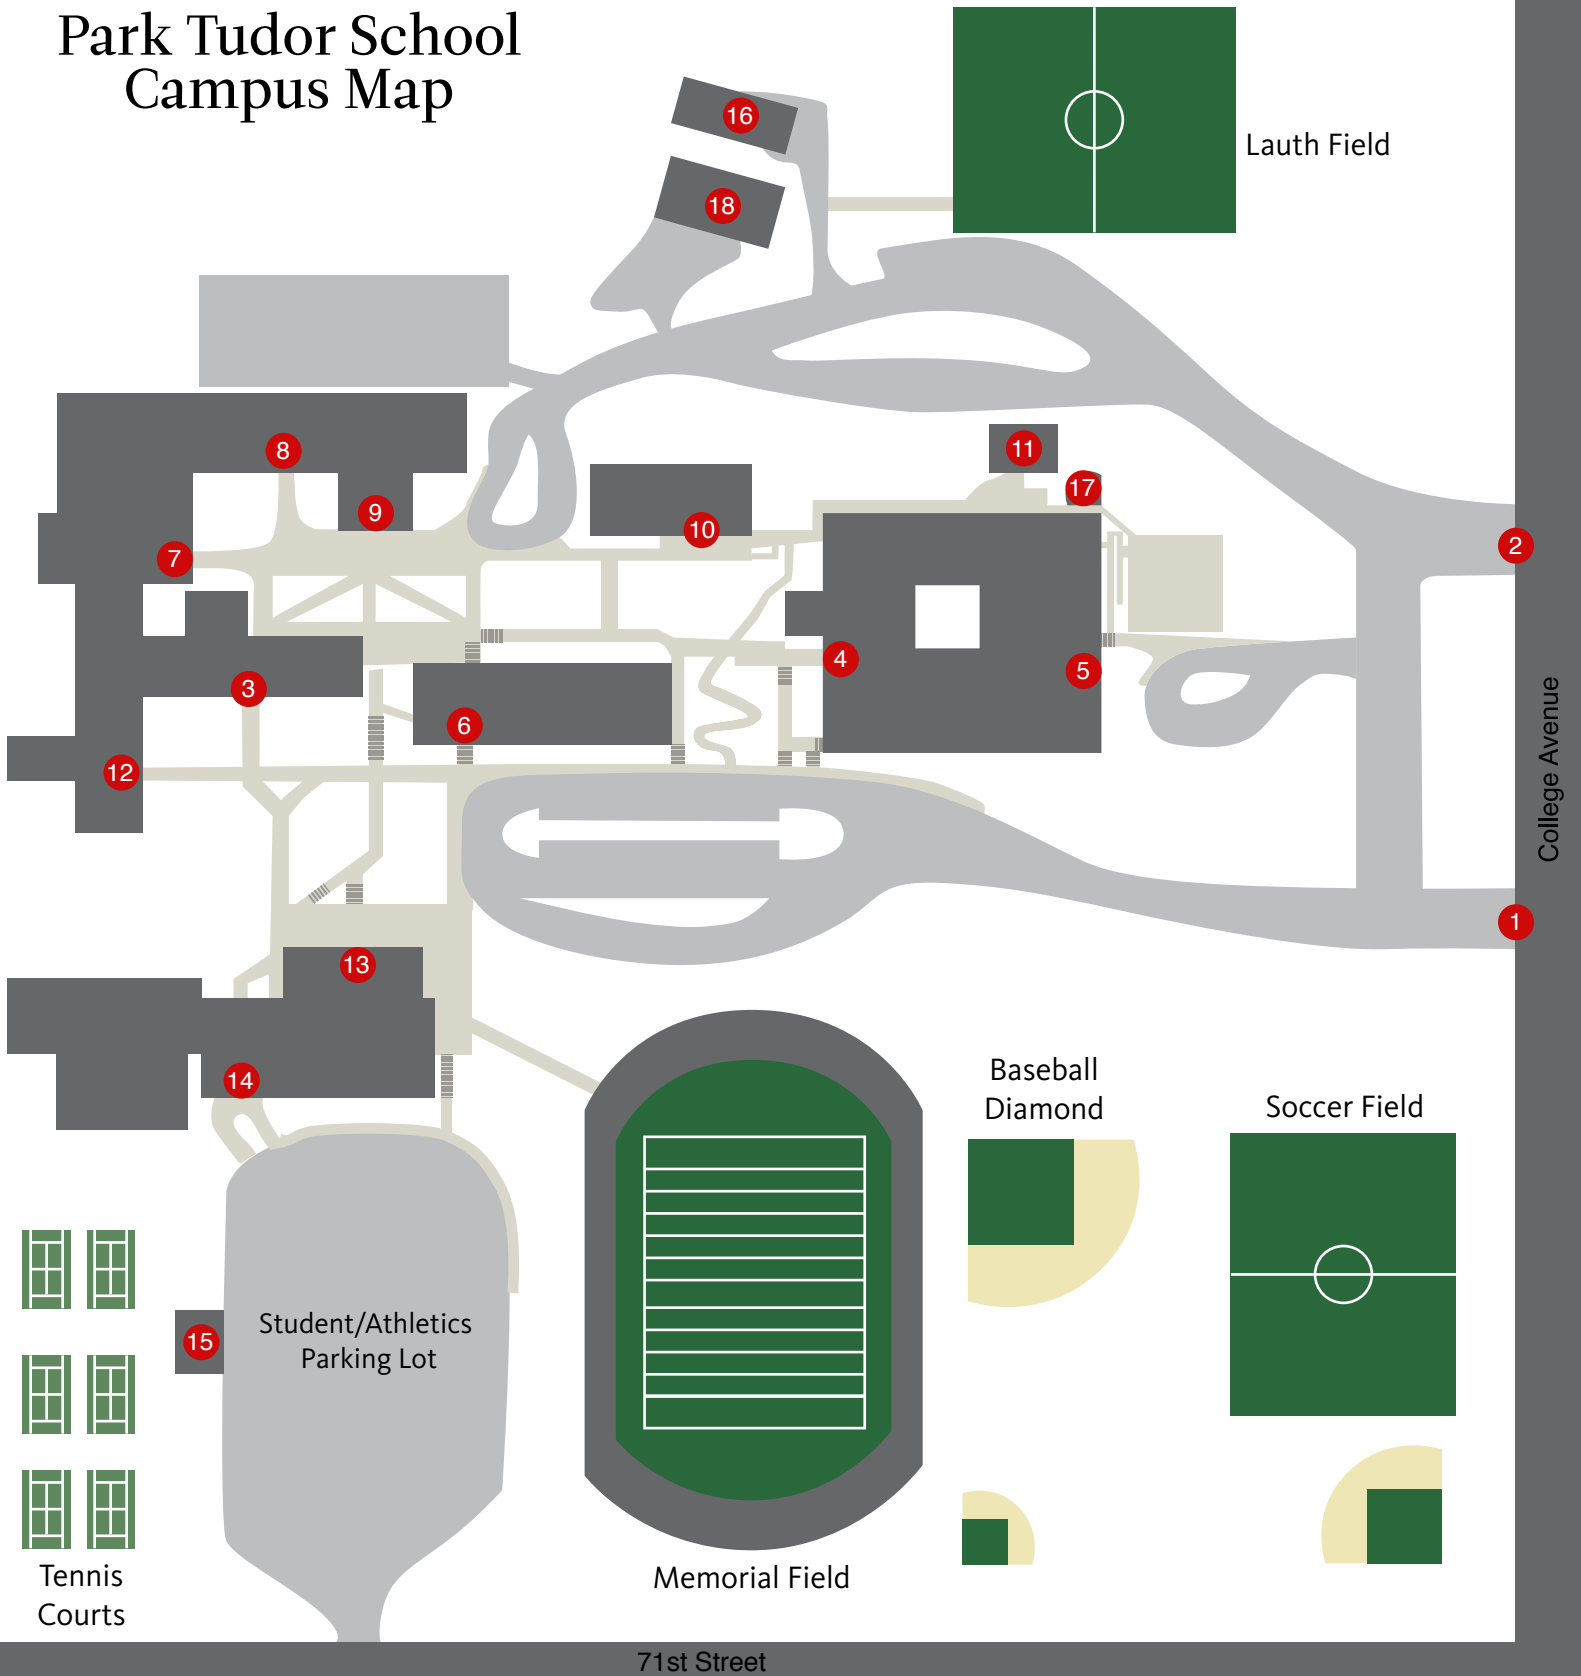

# Park Tudor School Campus Map

- |                  |                      |                         |
|------------------|----------------------|-------------------------|
| 1 Main Entrance  | 7 Upper School       | 13 Gym (Hungry Panther) |
| 2 North Entrance | 8 Fine Arts          | 14 Upper Gym            |
| 3 Admissions     | 9 Ayres Auditorium   | 15 Lilly Orchard Store  |
| 4 Lower School   | 10 Clowes Commons    | 16 Shelter House        |
| 5 Hilbert Center | 11 Foster Hall       | 17 Ampitheater          |
| 6 Middle School  | 12 Ruth Lilly Center | 18 Maintenance Building |

**PARK TUDOR**  
7200 North College Avenue  
Indianapolis, IN 46240